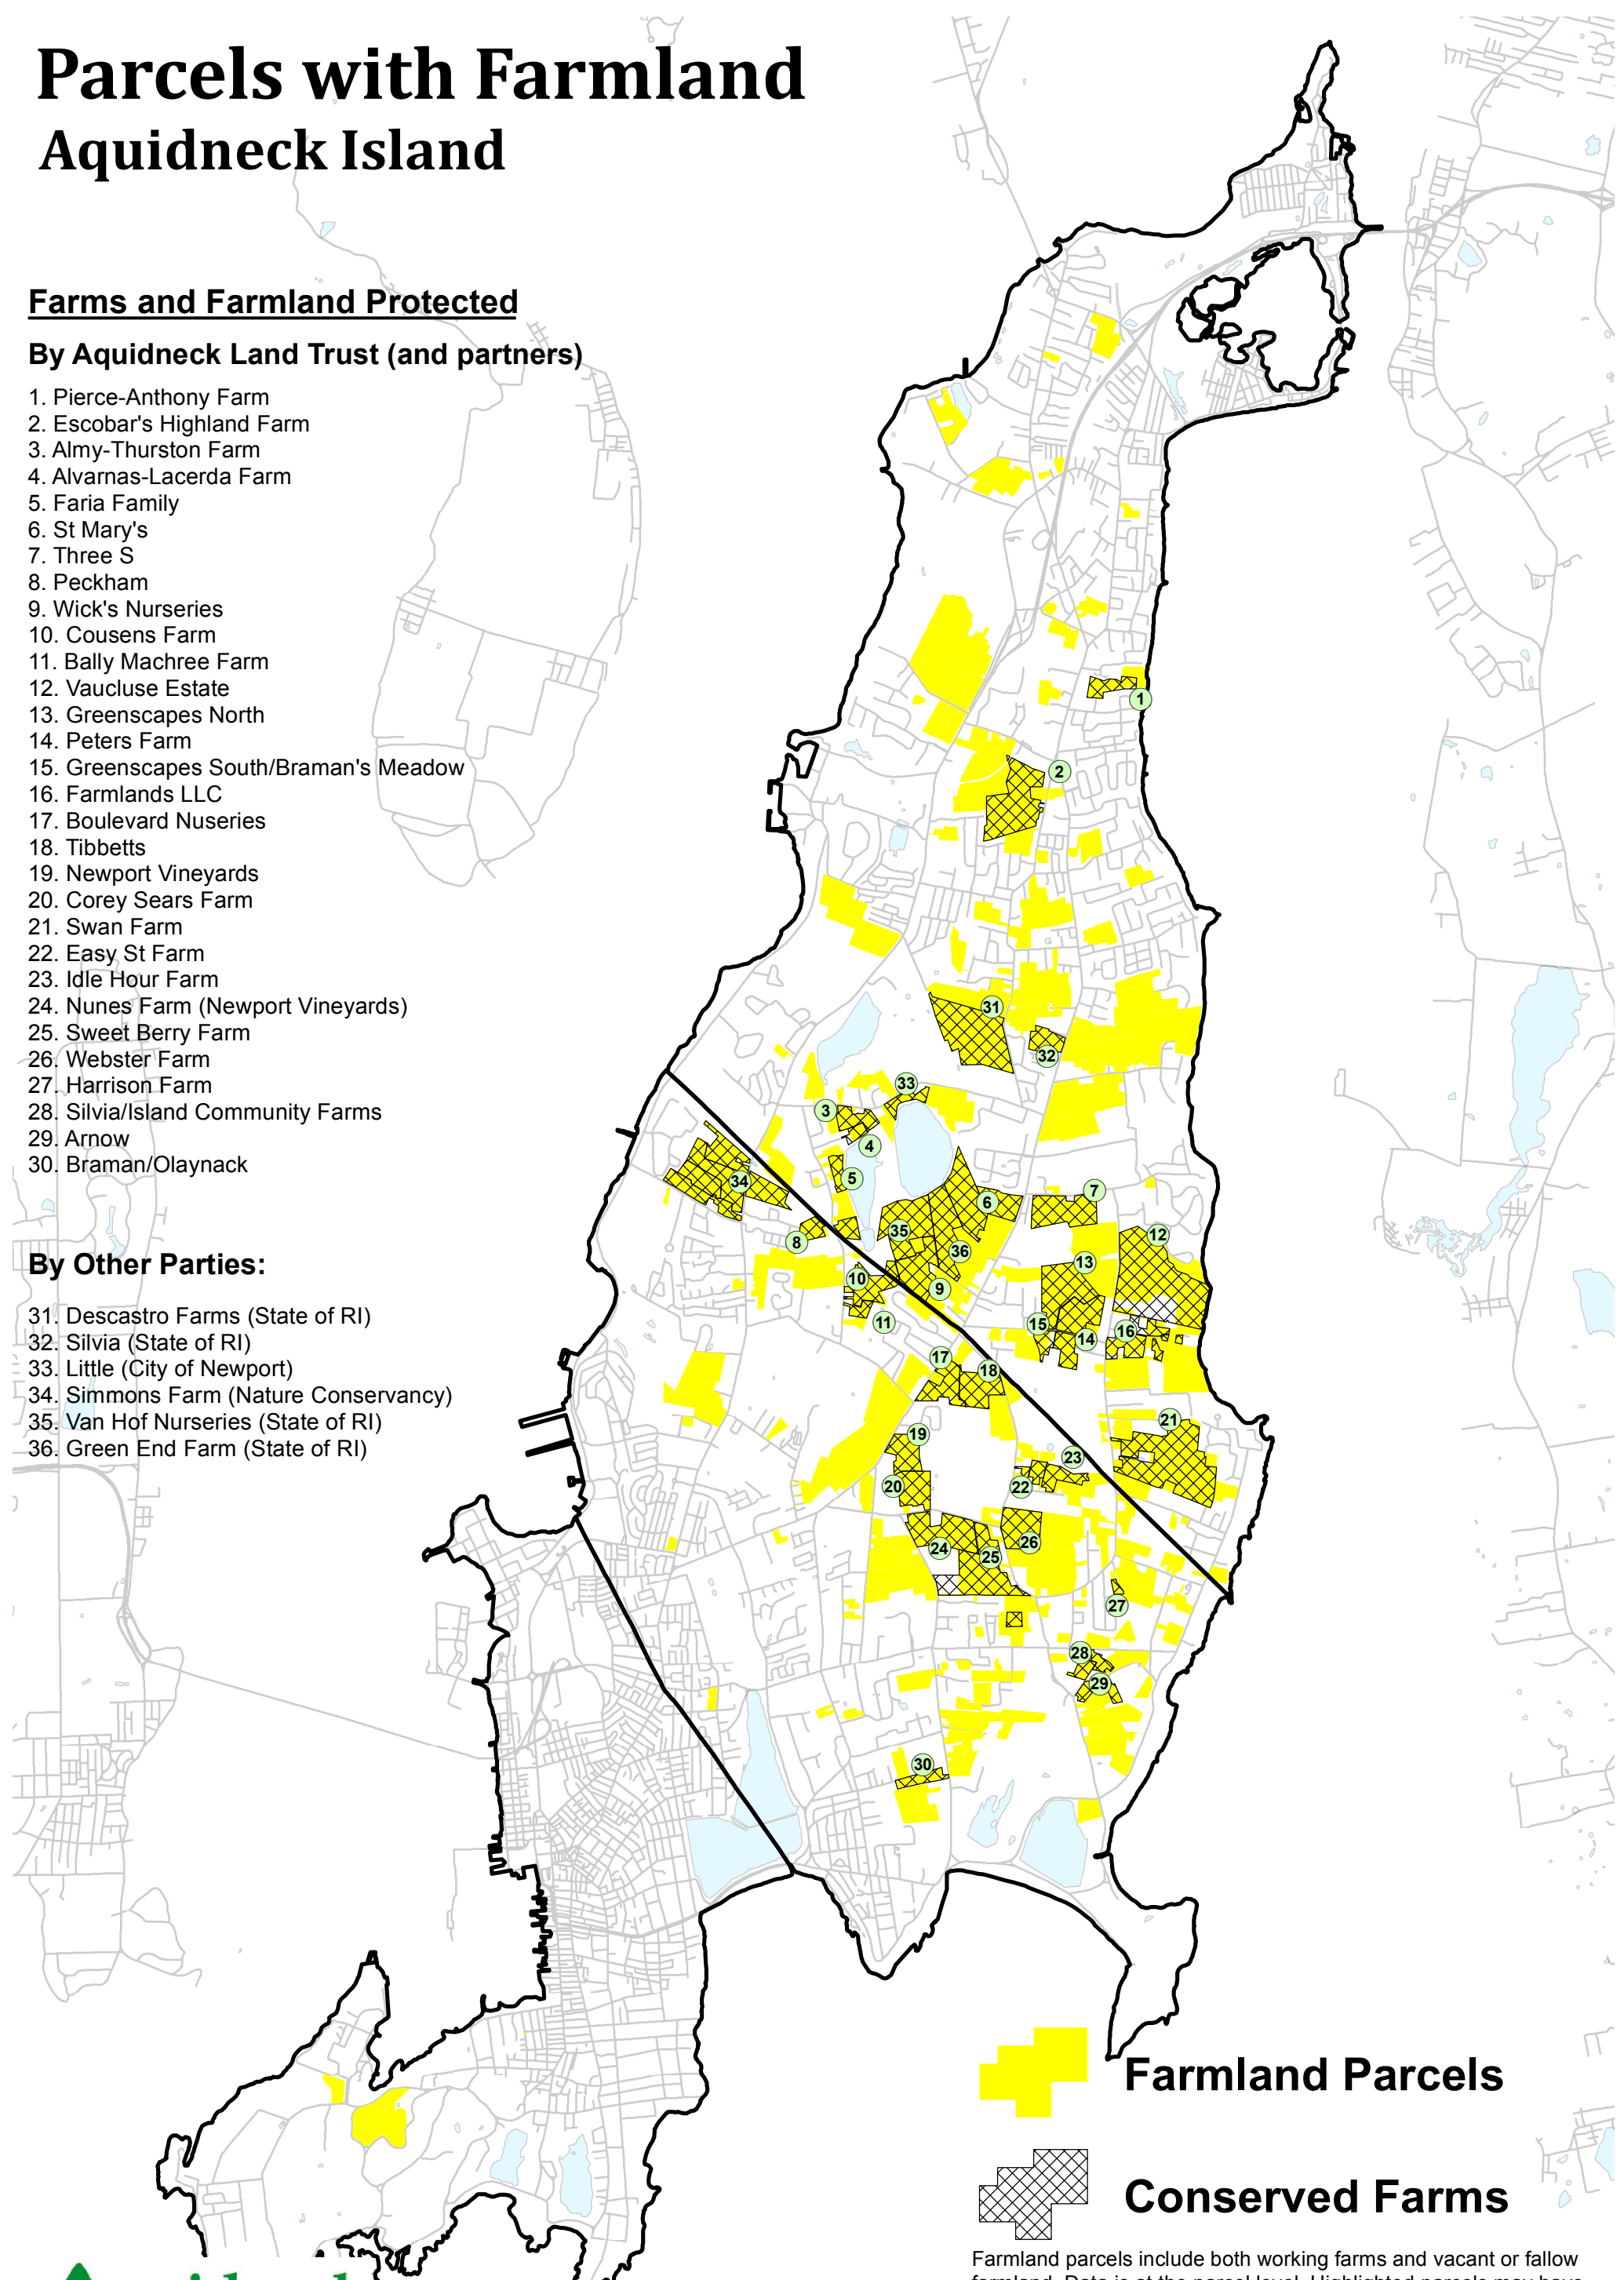

Parcels with Farmland Aquidneck Island

Farms and Farmland Protected

By Aquidneck Land Trust (and partners)

1. Pierce-Anthony Farm
2. Escobar's Highland Farm
3. Almy-Thurston Farm
4. Alvarnas-Lacerda Farm
5. Faria Family
6. St Mary's
7. Three S
8. Peckham
9. Wick's Nurseries
10. Cousens Farm
11. Bally Machree Farm
12. Vacluse Estate
13. Greenscapes North
14. Peters Farm
15. Greenscapes South/Braman's Meadow
16. Farmlands LLC
17. Boulevard Nuseries
18. Tibbetts
19. Newport Vineyards
20. Corey Sears Farm
21. Swan Farm
22. Easy St Farm
23. Idle Hour Farm
24. Nunes Farm (Newport Vineyards)
25. Sweet Berry Farm
26. Webster Farm
27. Harrison Farm
28. Silvia/Island Community Farms
29. Arnow
30. Braman/Olaynack

By Other Parties:

31. Descastro Farms (State of RI)
32. Silvia (State of RI)
33. Little (City of Newport)
34. Simmons Farm (Nature Conservancy)
35. Van Hof Nurseries (State of RI)
36. Green End Farm (State of RI)

Farmland Parcels

Conserved Farms

Farmland parcels include both working farms and vacant or fallow farmland. Data is at the parcel level. Highlighted parcels may have multiple land covers, but include at least partial farmland.

Farmland Data:
Original dataset from Aquidneck Island Planning Commission's Open Space Mapping Project, 2012.
Data was then accuracy checked and updated through ALT's existing knowledge and aerial imagery. Some error may still exist in farmland classification.